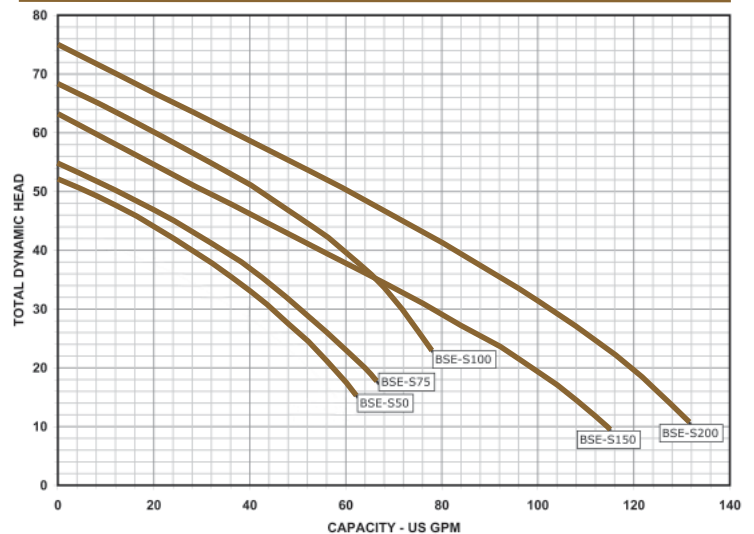

Performance Data

Franklin Electric

P.O. Box 12010
Oklahoma City, OK 73157-2010
Phone: 1.800.701.7894
Fax: 1.800.678.7867
www.LittleGiantPump.com

©2009 Franklin Electric Co., Inc.
Little Giant® is a registered trademark of Franklin Electric Co., Inc.
Form 995679 - 05/09