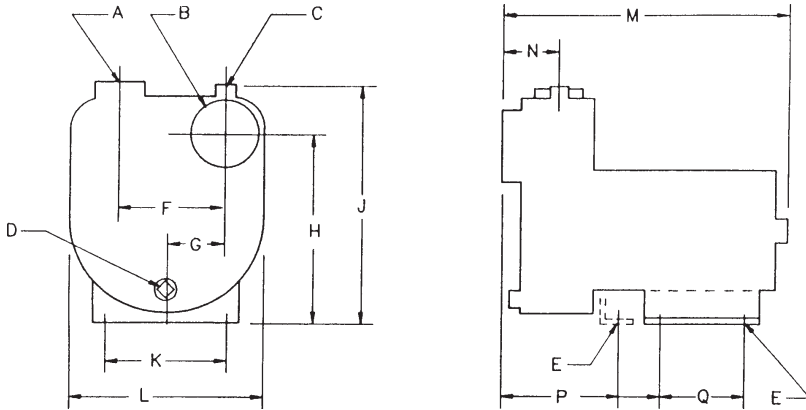

Industrial

BSE-S Series

Applications

Ideal for water transfer, dewatering and filling tanks and cisterns.

Features

- **CASING** – Made of rugged cast iron with a large chamber for rapid self priming.
- **PRIMING PLUG** – Fits the standard garden hose for easy priming.
- **MOTOR** – The BSE pump comes with a reliable industry standard motor. Motors range from 1/2 to 2 HP and use **higher than NEMA service factor** dual compartment motors.
- **IMPELLER** – Semi-open, cast iron impeller, ideal for handling fertilizer, salt water, dirty water or other liquids. The impeller is blind hole tapped so liquid will not corrode the shaft.

MONARCH

Little GIANT
Pumps. People. Partnerships.

Dimensional Outline

Model	Discharge A (NPT)	Suction B (NPT)	Priming Plug C (NPT)	Drain Holes D (NPT)	Mounting E	F	G	H	J	K	L	M	N	P	Q
BSE-S50	1¼	1¼	¾	¾	.44x.94	4.00	2.00	7.75	10.00	4.88	7.50	14.60	3.18	8.06	3.00
BSE-S75	1¼	1¼	¾	¾	.44x.94	4.00	2.00	7.75	10.00	4.88	7.50	15.40	3.18	8.06	3.00
BSE-S100	1¼	1¼	¾	¾	.44x.94	4.00	2.00	7.75	10.00	4.88	7.50	15.80	3.18	8.06	3.00
BSE-S150	2	2	¾	¾	.44x.94	4.25	2.12	8.50	11.12	4.88	8.50	16.80	3.18	7.37	3.00
BSE-S200	2	2	¾	¾	.44x.94	4.25	2.12	8.50	11.12	4.88	8.50	17.20	3.18	7.37	3.00